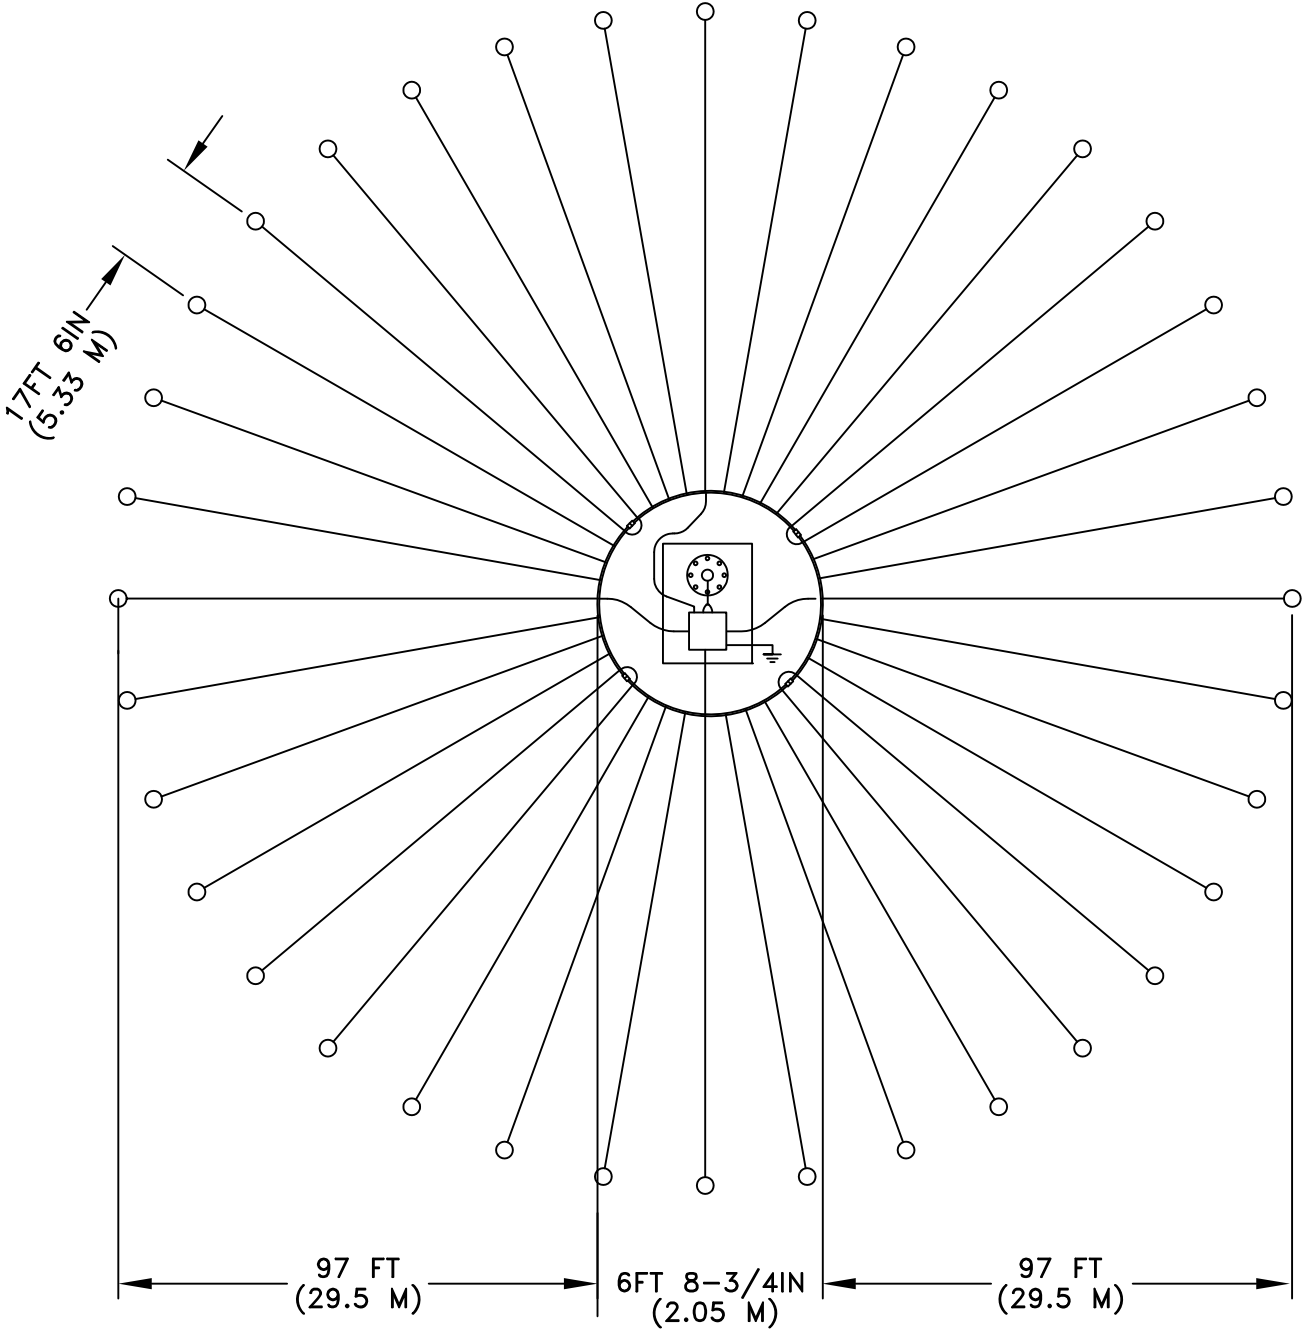

VGS-36100 GROUND SCREEN QUICK REFERENCE DATA

P.O. BOX 603 GUELPH, ONTARIO, CANADA, N1H 6L3
TEL 519-824-3220 FAX 519-824-3411
INTERNET: www.valcom-guelph.com EMAIL: enquiries@valcom-guelph.com